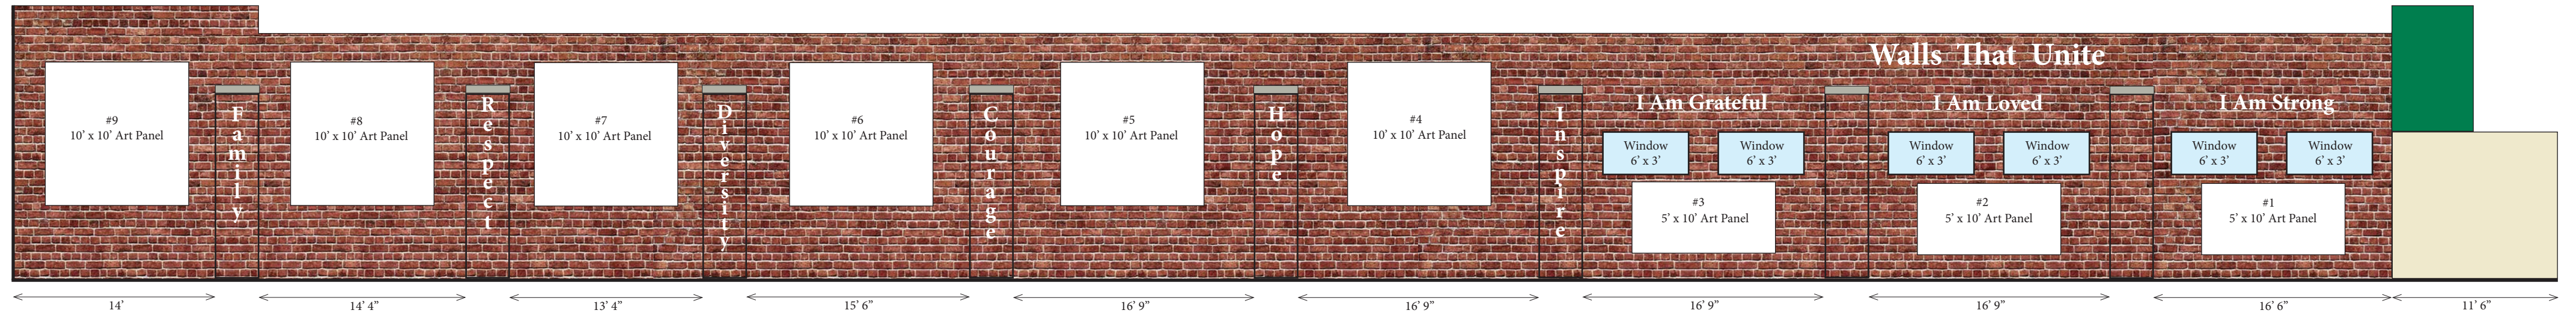

Grandin Village Art Walk

Located in the alley between 1319 and 1323 Grandin Road
on the South facing wall of the Roanoke Co+op
1/8" = 1'

Grandin Road